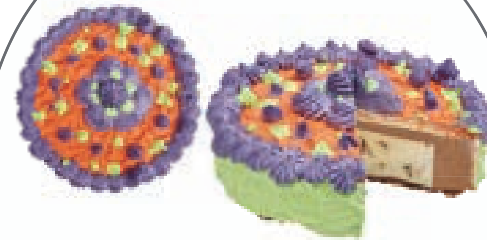

Kid's Party Cake

M&M	25x8 cm	1200 ml
Chocolade		
	8-10 Pers.	34,95 €